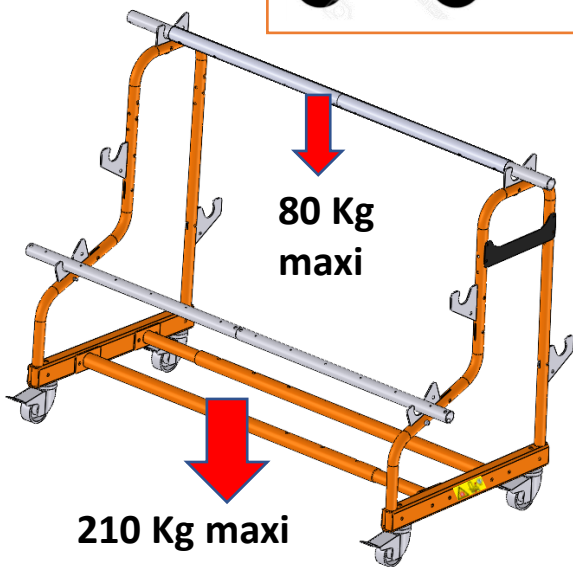

MULTICOVER 935

ASSEMBLY INSTRUCTIONS

WARRANTY
1 YEAR®

NOT SUPPLIED

YOUR PROTECTION
BY EXCELLENCE

- M8 55 mm  x8  x8
- M8 45 mm  x20  x20
-  x2

TORX 20

x1