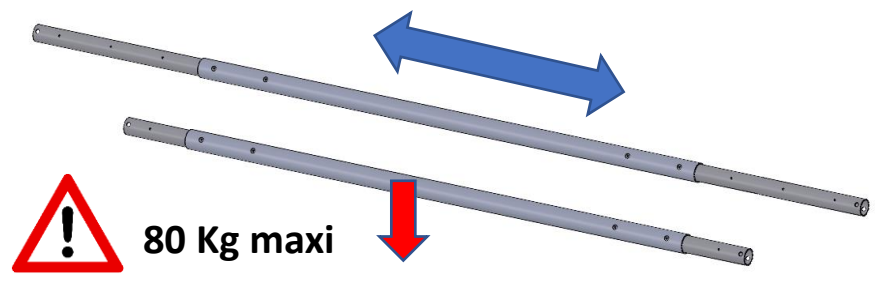

REEL SUPPORT ASSEMBLY INSTRUCTIONS

5