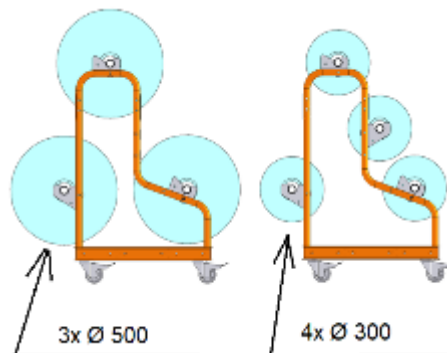

MULTICOVER 955

ASSEMBLY INSTRUCTIONS

NOT SUPPLIED

YOUR PROTECTION
BY EXCELLENCE

REGISTER YOUR PRODUCT
ONLINE WARRANTY CONTRACT
RIPACK.COM/EN/REGISTER-A-PRODUCT

- M8 55 mm  x8  x28
- M8 45 mm  x20  x28
- M6 20 mm  x4
- M6 40 mm  x4

x1

x4

x8

1

2

3

REEL SUPPORT ASSEMBLY INSTRUCTIONS

5