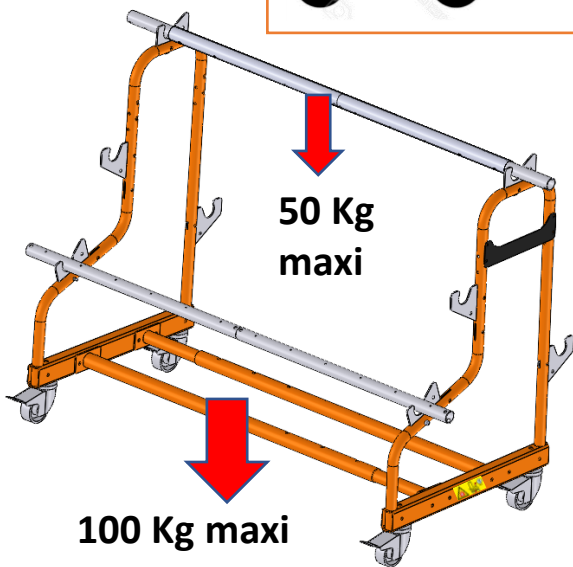

MULTICOVER 935

ASSEMBLY INSTRUCTIONS

WARRANTY
 1 YEAR®
 WARRANTY

NOT SUPPLIED

YOUR PROTECTION
BY EXCELLENCE

REGISTER YOUR PRODUCT
 ONLINE WARRANTY CONTRACT
RIPACK.COM/EN/REGISTER-A-PRODUCT

- M8 55 mm  x8  x8
- M8 45 mm  x12  x12

x1

x4

x8

1

2

3

REEL SUPPORT ASSEMBLY INSTRUCTIONS

5