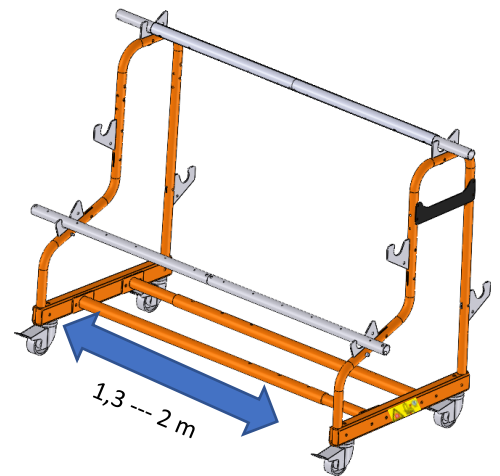

MULTICOVER 935

ASSEMBLY INSTRUCTIONS

WARRANTY
 1 YEAR®
 WARRANTY

NOT SUPPLIED

YOUR PROTECTION
BY EXCELLENCE

REGISTER YOUR PRODUCT
 ONLINE WARRANTY CONTRACT
RIPACK.COM/EN/REGISTER-A-PRODUCT

- M8 55 mm  x8  x8
- M8 45 mm  x12  x12

x1

x4

x8

1

2

3

REEL SUPPORT ASSEMBLY INSTRUCTIONS

5