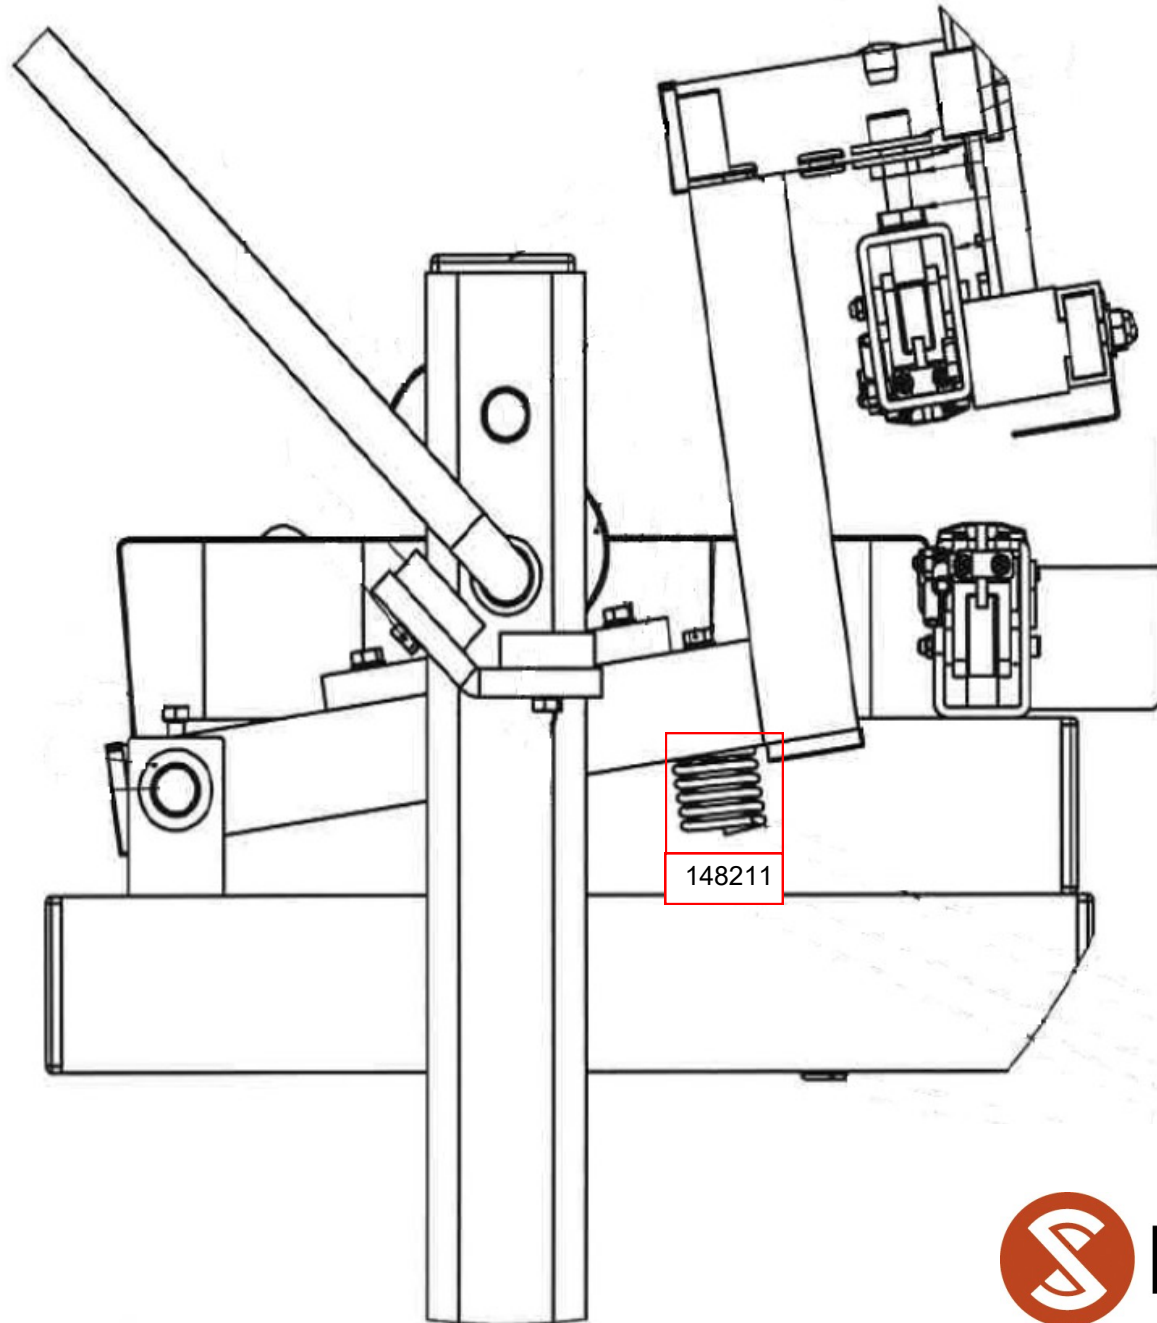

DIMENSIONS

SPARE PARTS

SPARE PARTS

SPARE PARTS

248187

142023

RIPACK[®]

Multicover 960

SPARE PARTS

132097

132098

136079

KIT reference 240090 = 2 x 132097 + 1 x 132098 + 1 x 136079

148213 : sealing bar tensioning spring / small spring that insures the tension of the sealing bar located just behind the black plastic part