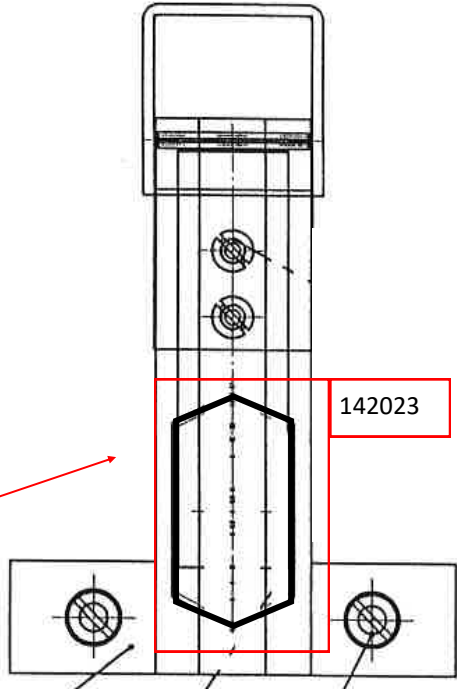

DIMENSIONS

SPARE PARTS

SPARE PARTS

SPARE PARTS

248187

142023

RIPACK[®]

Multicover 960

SPARE PARTS

132097

132098

136079

KIT reference 240090 = 2 x 132097 + 1 x 132098 + 1 x 136079

148213 : sealing bar tensioning spring / small spring that insures the tension of the sealing bar located just behind the black plastic part