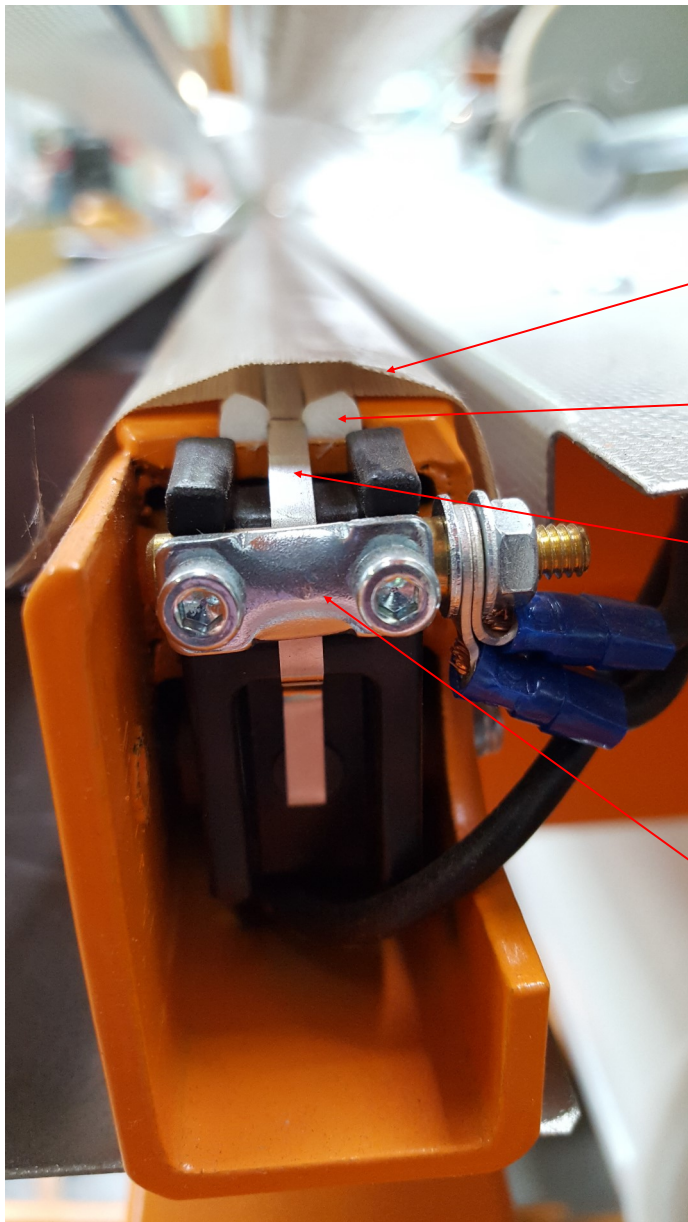

SPARE PARTS

132097

132098

136079

KIT reference 240090 = 2 x 132097 + 1 x 132098 + 1 x 136079

148213 : sealing bar tensioning spring / small spring that insures the tension of the sealing bar located just behind the black plastic part