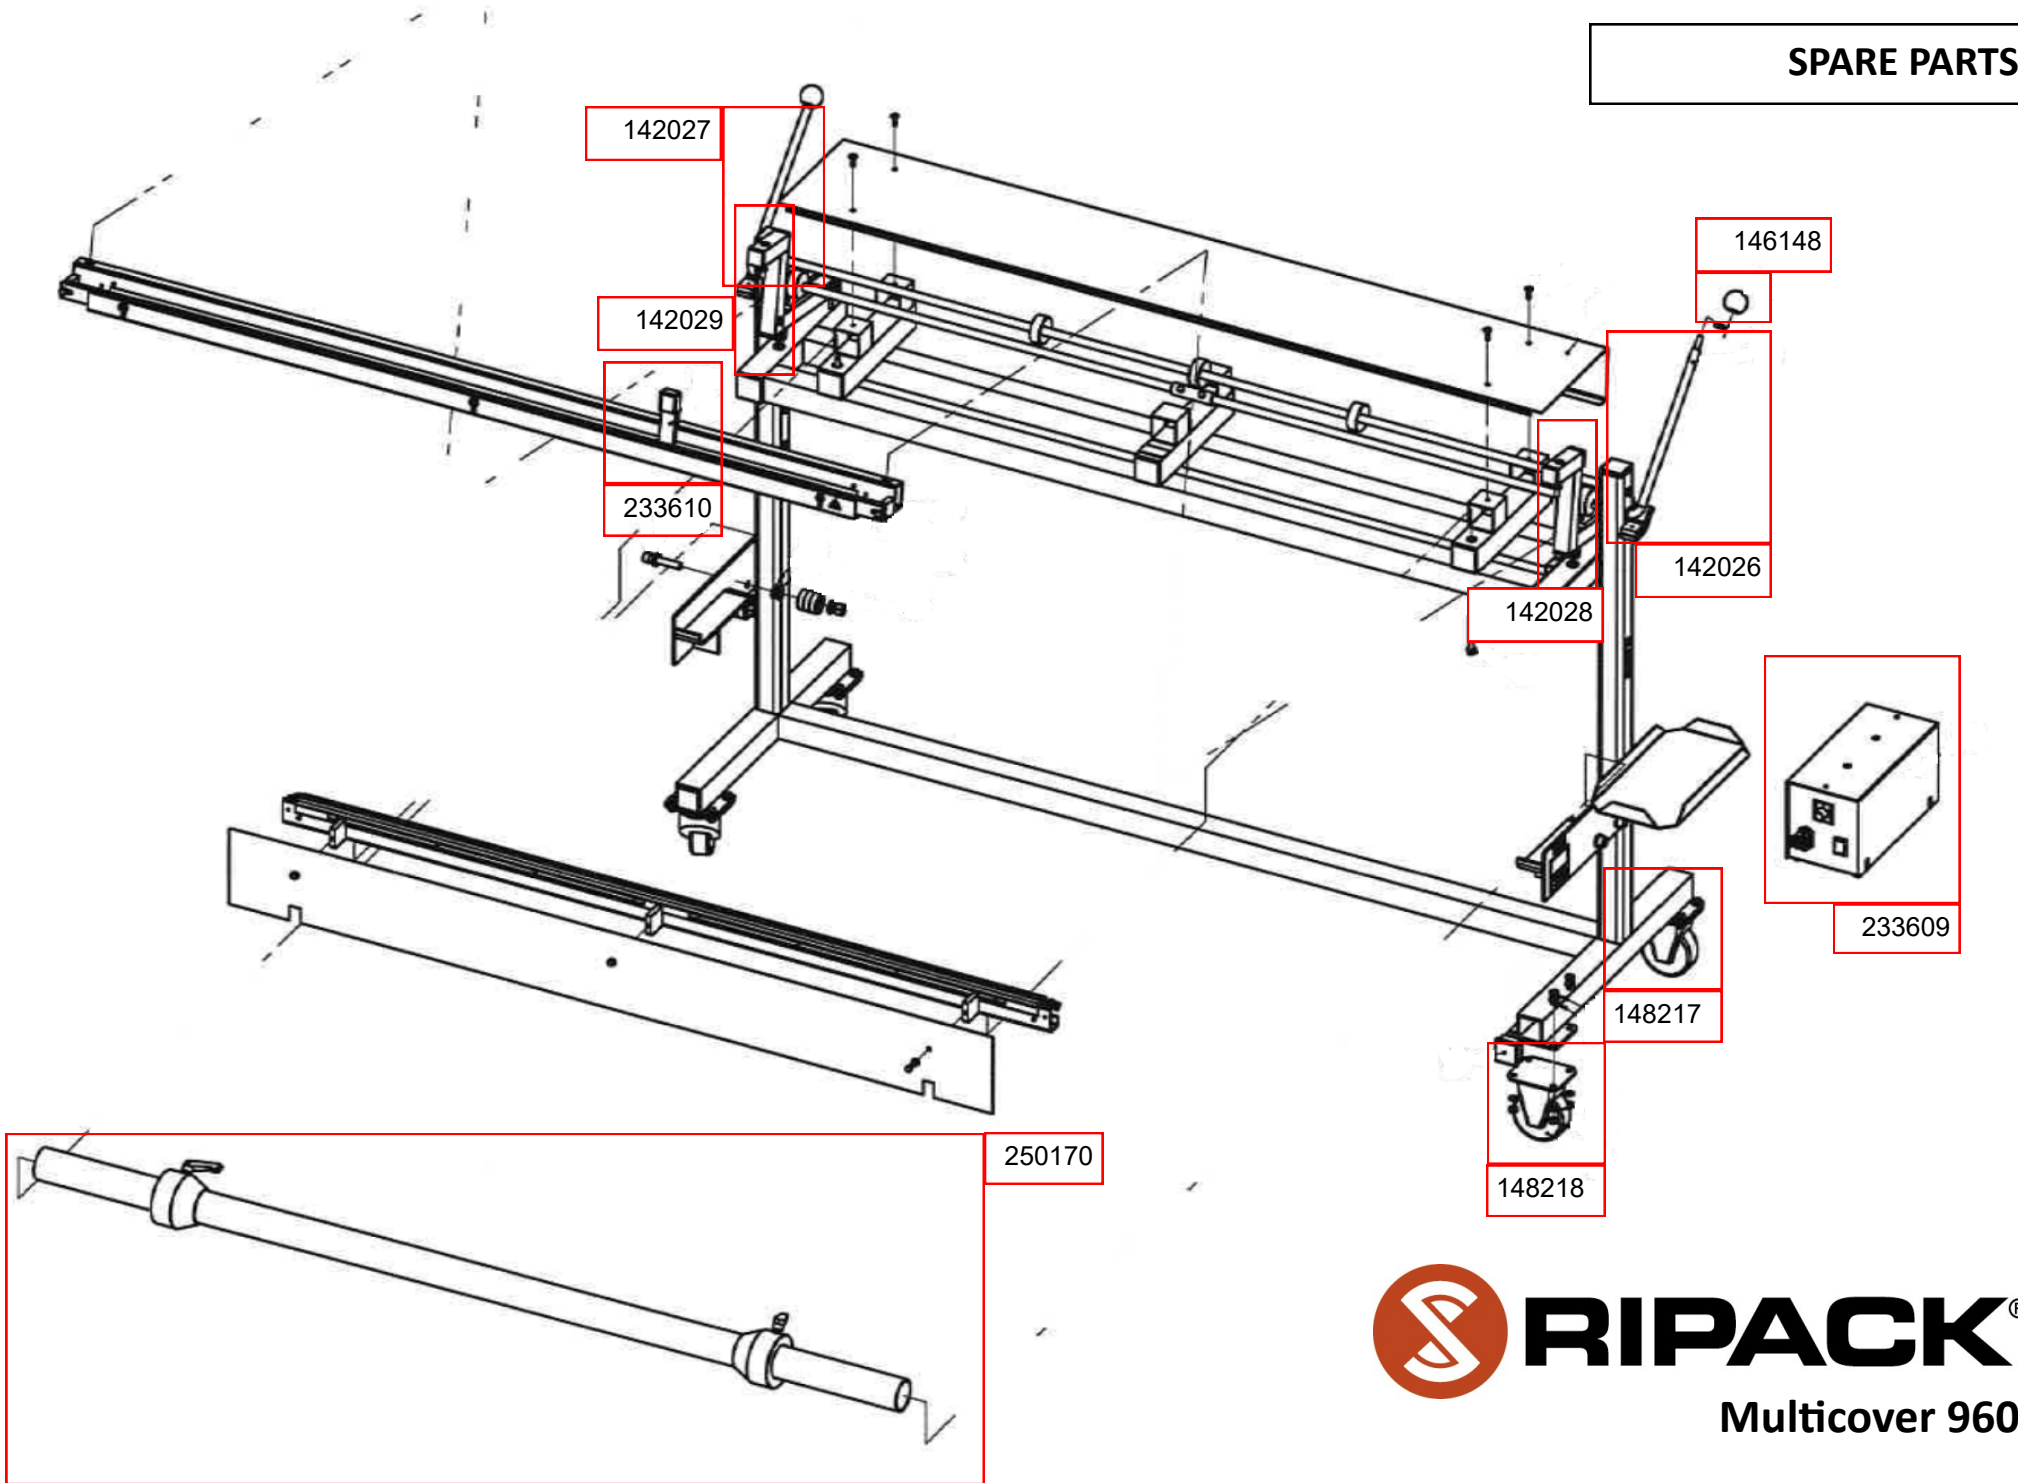

DIMENSIONS

SPARE PARTS

SPARE PARTS

SPARE PARTS

248187

142023

RIPACK[®]

Multicover 960

SPARE PARTS

132097

132098

136079

KIT reference 240090 = 2 x 132097 + 1 x 132098 + 1 x 136079

148213 : sealing bar tensioning spring / small spring that insures the tension of the sealing bar located just behind the black plastic part

RIPACK[®]

Multicover 960