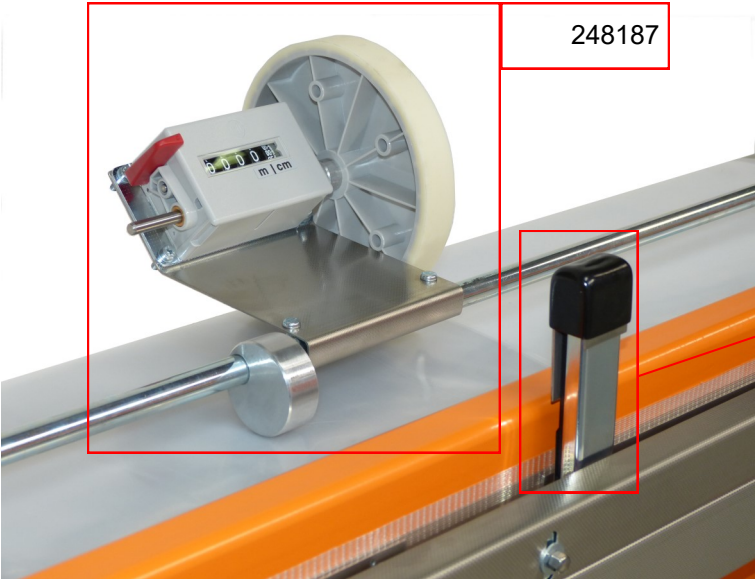

DIMENSIONS

SPARE PARTS

SPARE PARTS

SPARE PARTS

248187

142023

RIPACK[®]

Multicover 960

SPARE PARTS

132097

132098

136079

KIT reference 240090 = 2 x 132097 + 1 x 132098 + 1 x 136079

148213 : sealing bar tensioning spring / small spring that insures the tension of the sealing bar located just behind the black plastic part